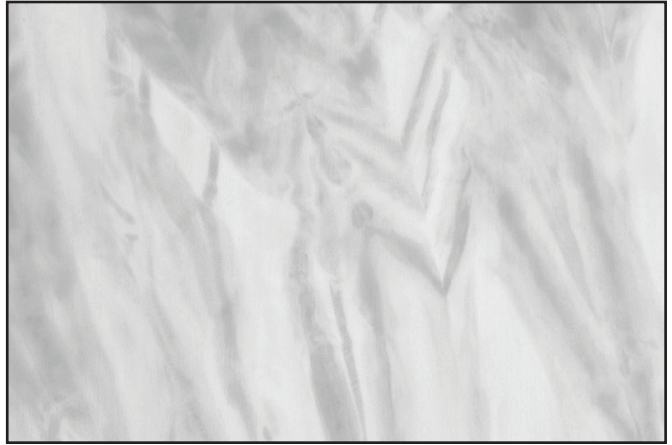

FULL SHEET PATTERN ORIENTATION

NOTE: THE ABOVE ILLUSTRATION IS FOR ORIENTATION ONLY. ACTUAL PATTERN MAY VARY FROM PATTERN SHOWN.

DETAIL 1:1

PROFILE 1:1

SWATCH

PART #: VGS13907

MATERIAL: VIVITELA SHIBORI

PATTERN: AURORA TWO

CONFIGURATION: VIEW

SHEET DIMENSIONS: 60" X 120" X .370"

QTY: (1524 mm X 3048 mm X 9.4 mm)

APPROVED BY: \_\_\_\_\_

UNLESS OTHERWISE SPECIFIED, DIMENSIONS ARE IN INCHES		<b>FORMS+SURFACES</b> ® 30 Pine Street, Pittsburgh, PA 15223 Tel(800) 451-0410 Fax(412) 781-7840	
TOLERANCES (UNLESS OTHERWISE SPECIFIED): FRACTIONAL: $\pm 1/16$ ANGULAR/BEND: $\pm 1^\circ$ TWO PLACE DECIMAL: $\pm .030$ THREE PLACE DECIMAL: $\pm .020$		NAME	DATE
MATERIAL: VIVITELA SHIBORI		DWN	TE 12/06/2019
PATTERN: AURORA TWO	DO NOT SCALE DRAWING		DESCRIPTION:  VIVIDGLASS
WEIGHT: -	PROPRIETARY AND CONFIDENTIAL		
SOURCE: -	THE INFORMATION CONTAINED IN THIS DRAWING IS THE SOLE PROPERTY OF FORMS+SURFACES. ANY REPRODUCTION IN PART OR AS A WHOLE WITHOUT WRITTEN PERMISSION IS PROHIBITED.		SIZE
SCALE: N.T.S			DWG. NO. REV SHEET B 000 1 OF 1